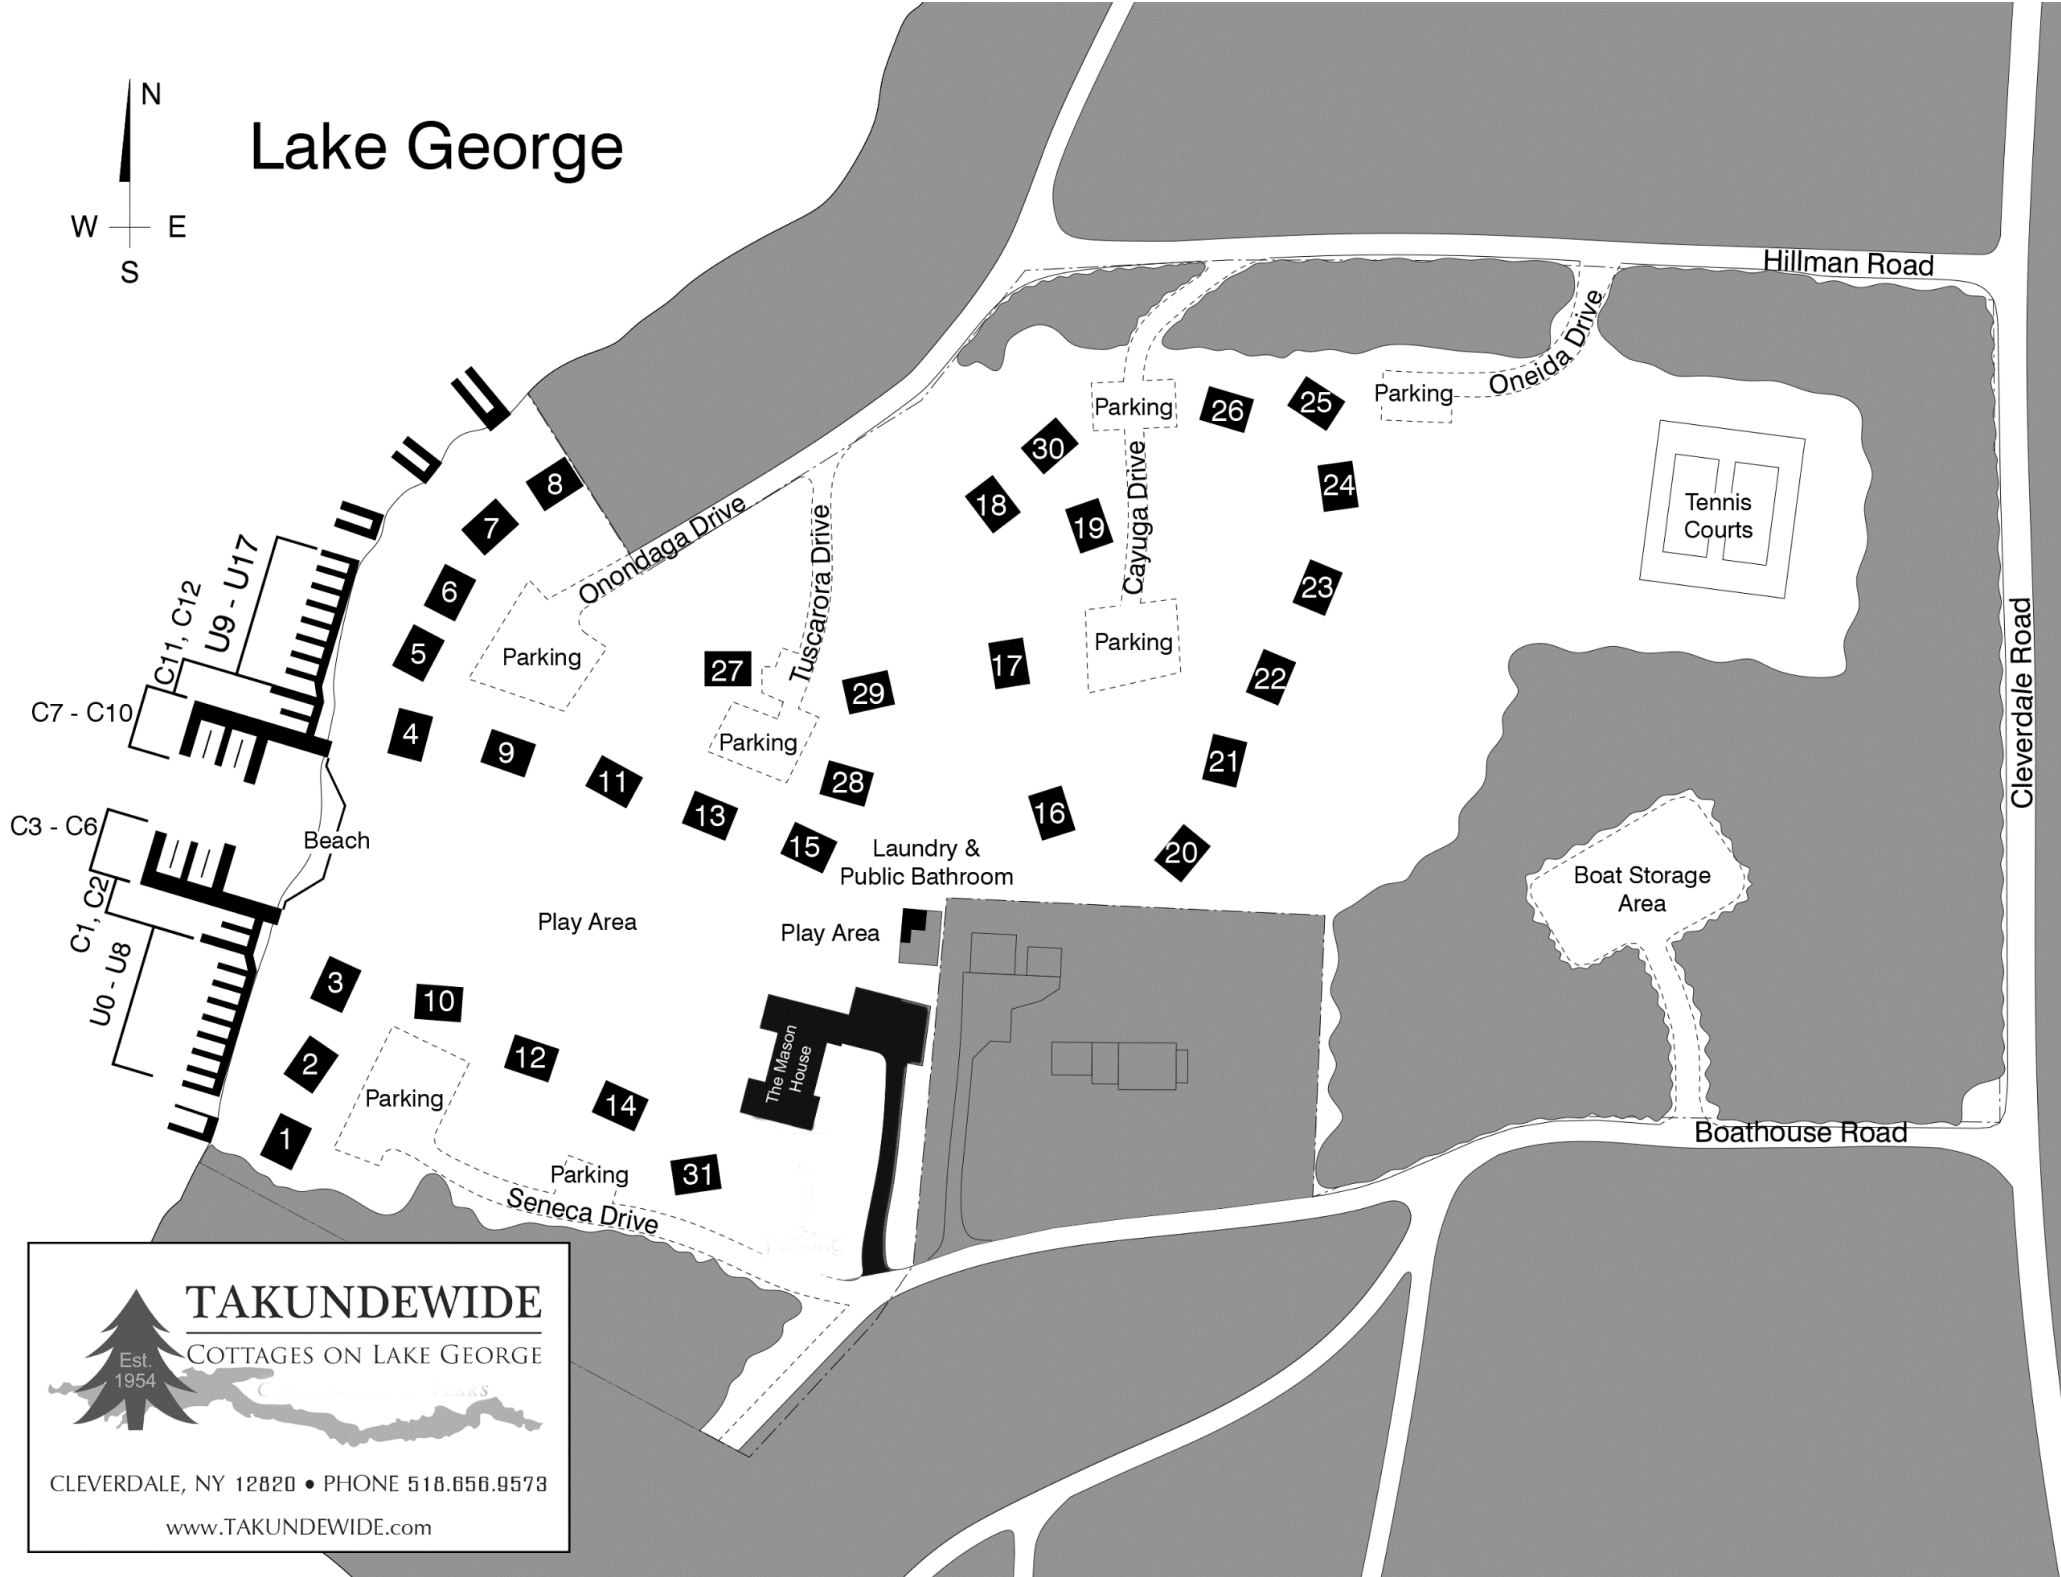

Lake George

**TAKUNDEWIDE**
COTTAGES ON LAKE GEORGE
C. 1954
CLEVERDALE, NY 12820 • PHONE 518.856.9573
www.TAKUNDEWIDE.com